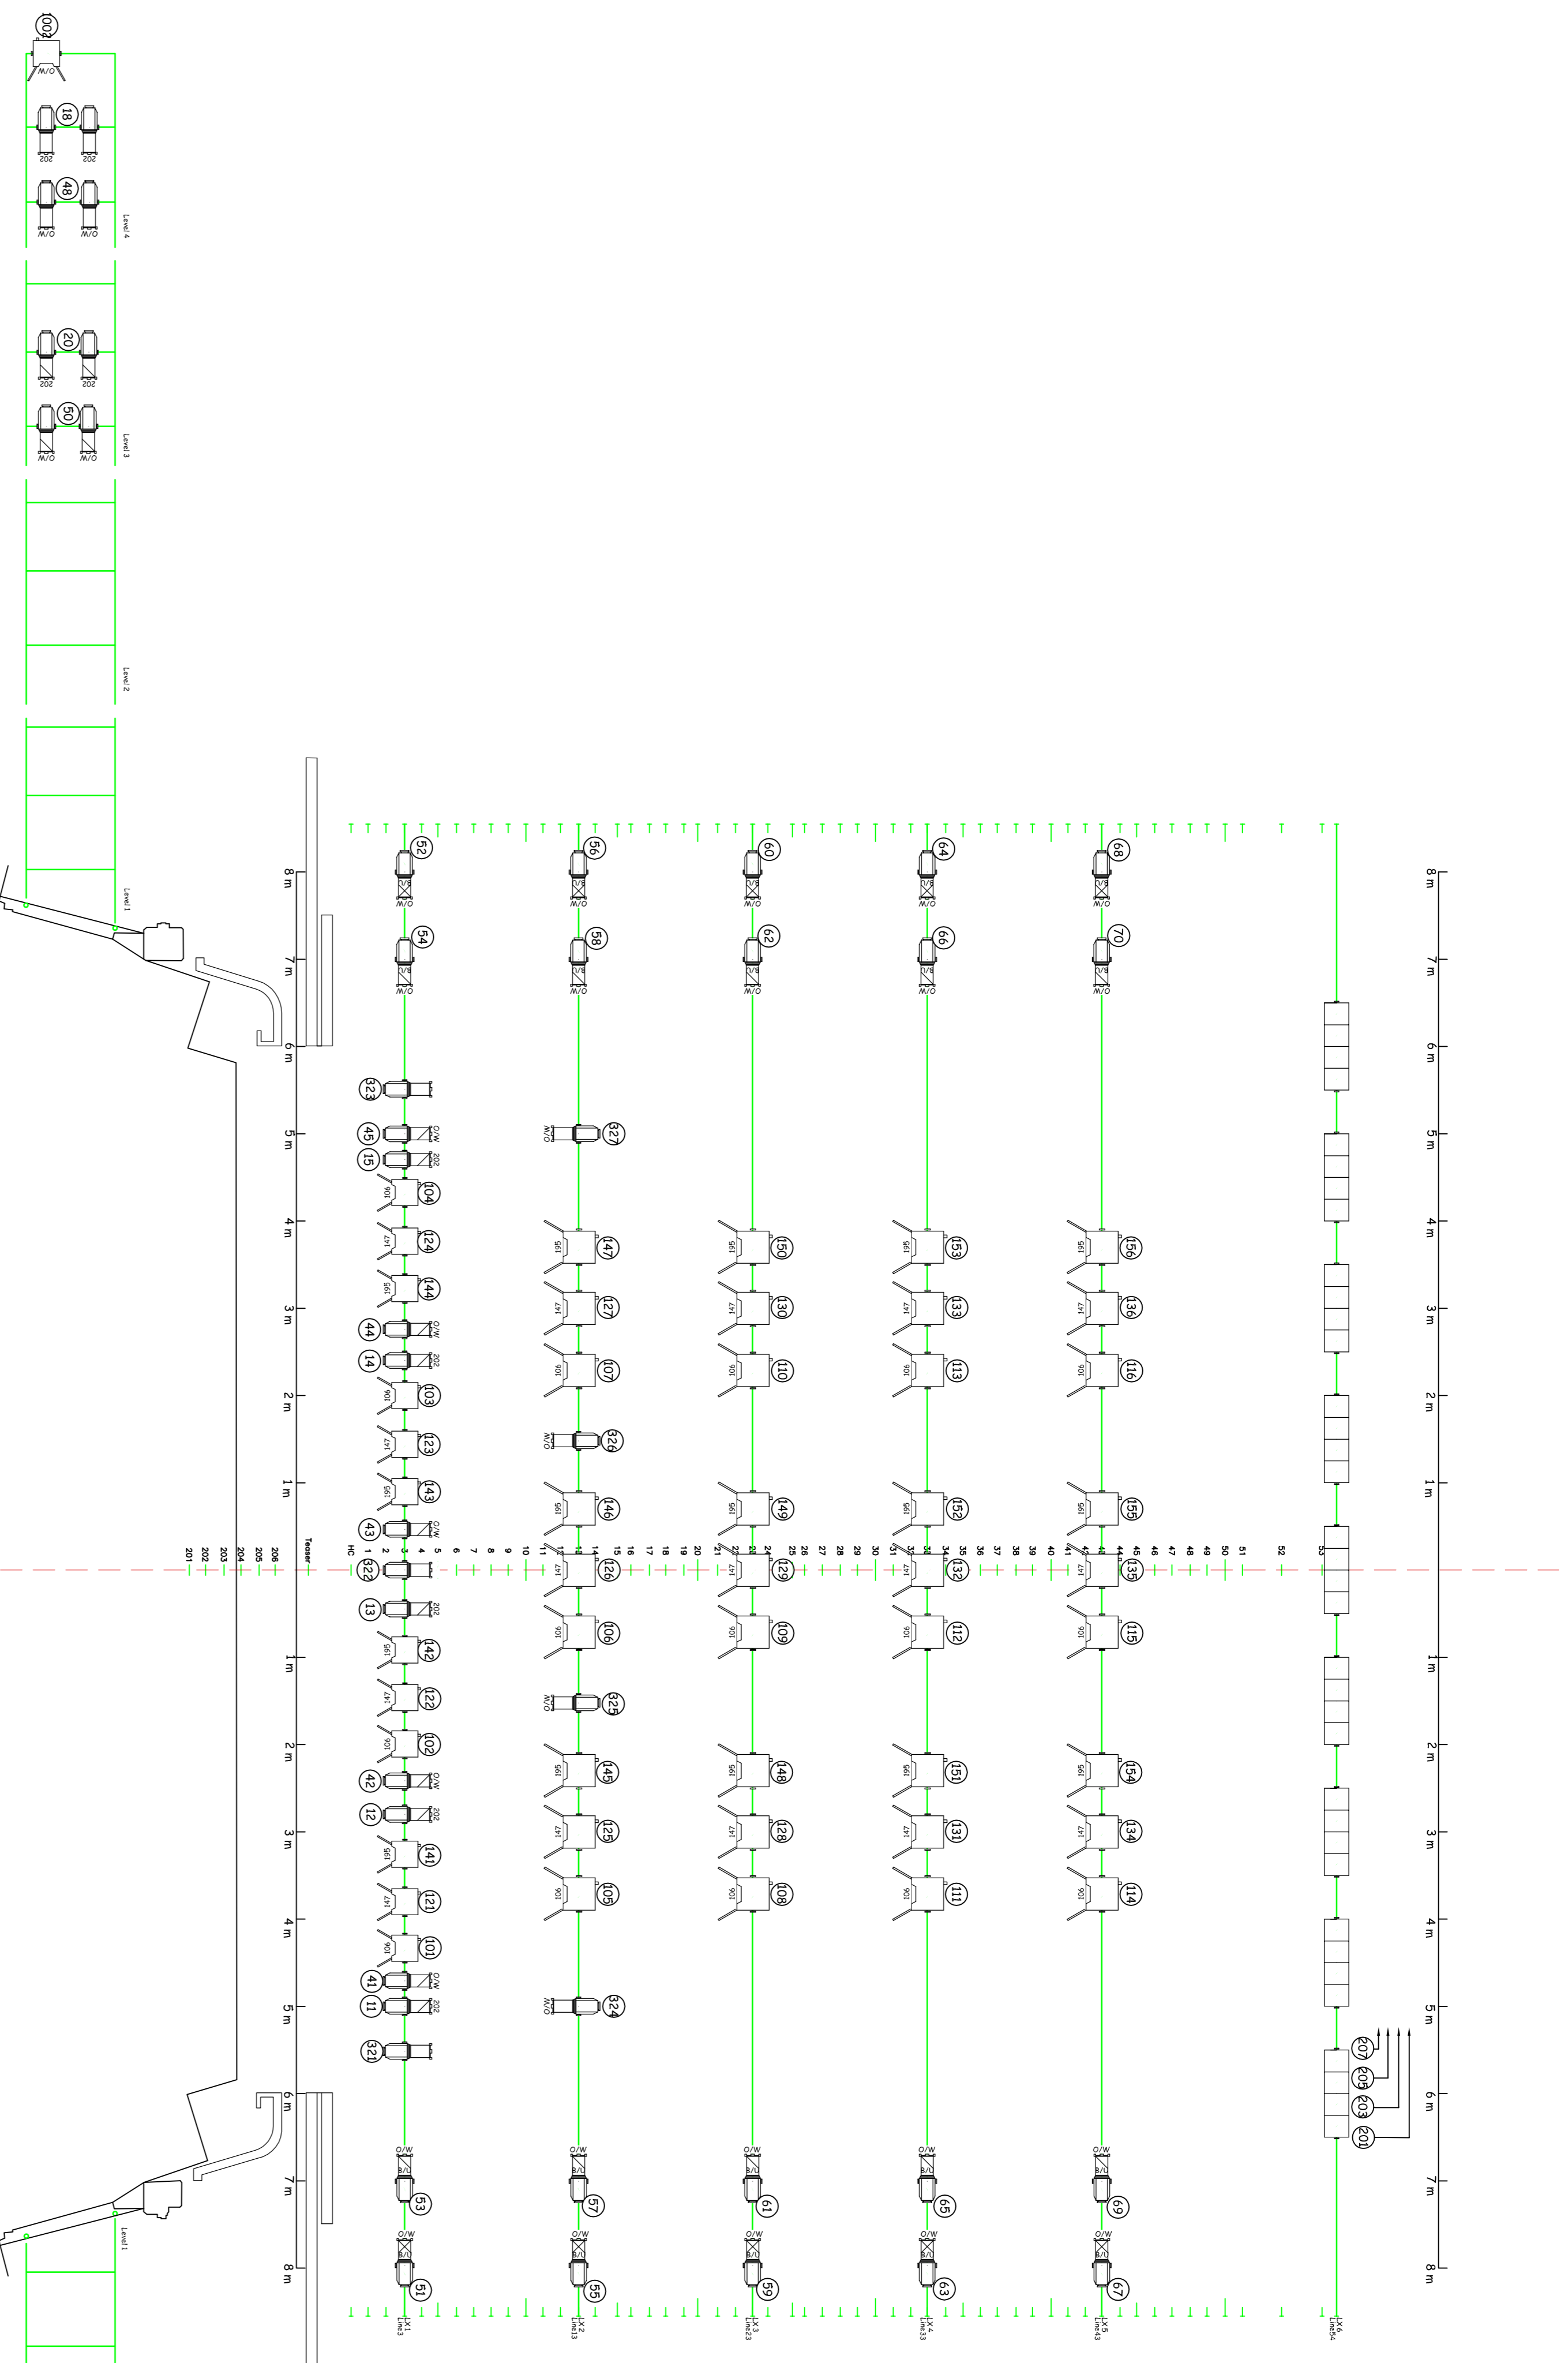

Key	
	Source 4 10 10
	Source 4 14 16
	Source 4 19 25
	Source 4 26 28
	Source 4 36 10
	Pacific 12/28 0
	Pacific 23/50 0
	Arena 2k F 36
	Arena 2k PC 0
	Selecon 1.2k F 14
	Selecon 1.2k PC 0
	Iris 4 9
	Arena Groundrow 9

**VENUE :** Sydney Theatre  
**VIEW :** LX Plan  
**COMPANY :** Standard Rig  
**PRODUCTION :** Standard Rig  
**DESIGNER :** Andrew Tompkins  
**LX DESIGNER :** Andrew Tompkins  
 Drawn By: AT  
 Base Drawing By: AT  
 Last Modified: 11/2/2009  
 Version: 200902  
**Scale: 1:50 @ A1**